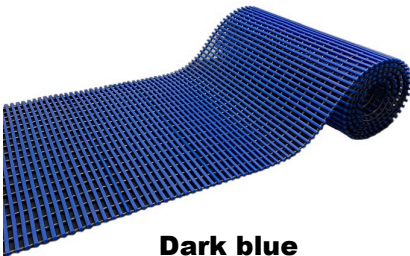

Ibiza - wet area mat roll

Ibiza - wet area mat roll is perfect for all environments that require safety and softness under the feet.

Ibiza - the wet area mat rolls open grid and smooth surface provide the best anti-slip and water drainage, making it an ideal choice for slippery and wet surfaces such as changing rooms, around swimming pools, boats, outdoor patios and behind bar counters and restaurant kitchen floors. Antibacterial properties protect bare feet in dressing areas and leisure centers.

Ibiza - wet area mat roll

Light blue

Light beige

Grey

Dark blue

Dark beige

Graphite

Hygienic

Non-slip and safe surface

Ibiza - mat offers exceptional drainage and comfort all in same mat. Curved design of the surface promotes immediate drainage. Unbacked construction allows water to pass through the mat, providing safe and dry surface.