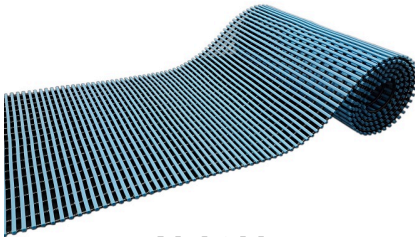

Ibiza - wet area mat roll

Ibiza - wet area mat roll is perfect for all environments that require safety and softness under the feet.

Ibiza - the wet area mat rolls open grid and smooth surface provide the best anti-slip and water drainage, making it an ideal choice for slippery and wet surfaces such as changing rooms, around swimming pools, boats, outdoor patios and behind bar counters and restaurant kitchen floors. Antibacterial properties protect bare feet in dressing areas and leisure centers.

Ibiza - wet area mat roll

Light blue

Light beige

Grey

Dark blue

Dark beige

Graphite

Hygienic

Non-slip and safe surface

Ibiza - mat offers exceptional drainage and comfort all in same mat. Curved design of the surface promotes immediate drainage. Unbacked construction allows water to pass through the mat, providing safe and dry surface.

SPECIFICATIONS:

Material:	Antibacterially treated UV-resistant soft vinyl. 100 % recyclable.
Roll widths:	60cm and 90cm
Roll length:	60cm/10m, 90cm/7m
Height:	12 mm
Weight:	4,5 kg/m ²
Colors:	graphite, grey, dark beige, light beige, light blue, dark blue
Temperature resistance:	-35°C - +70°C
Slip resistance:	DIN 51097: A + B + C DIN EN 13451/15288-1: 30°
Fire classification:	EN 13501: Cfl - s1
Emissions:	ISO 16000-9: TVOC class A+