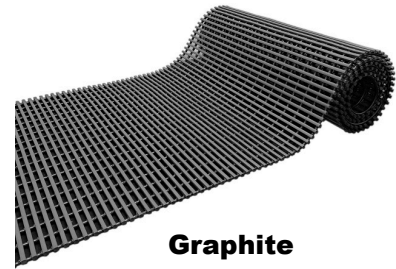

Ibiza - wet area mat roll

Ibiza - wet area mat roll is perfect for all environments that require safety and softness under the feet.

Ibiza - the wet area mat rolls open grid and smooth surface provide the best anti-slip and water drainage, making it an ideal choice for slippery and wet surfaces such as changing rooms, around swimming pools, boats, outdoor patios and behind bar counters and restaurant kitchen floors. Antibacterial properties protect bare feet in dressing areas and leisure centers.

Ibiza - wet area mat roll

Light blue

Light beige

Grey

Dark blue

Dark beige

Graphite

Hygienic

Non-slip and safe surface

Ibiza - mat offers exceptional drainage and comfort all in same mat. Curved design of the surface promotes immediate drainage. Unbacked construction allows water to pass through the mat, providing safe and dry surface.

SPECIFICATIONS:

Material:	Antibacterially treated UV-resistant soft vinyl. 100 % recyclable.
Roll widths:	60cm and 90cm
Roll length:	60cm/10m, 90cm/7m
Height:	12 mm
Weight:	4,5 kg/m ²
Colors:	graphite, grey, dark beige, light beige, light blue, dark blue
Temperature resistance:	-35°C - +70°C
Slip resistance:	DIN 51097: A + B + C DIN EN 13451/15288-1: 30°
Fire classification:	EN 13501: Cfl - s1
Emissions:	ISO 16000-9: TVOC class A+