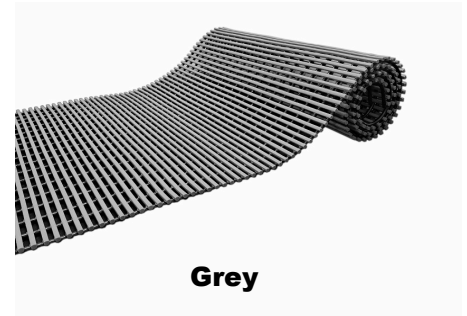

Ibiza - wet area mat roll

Ibiza - wet area mat roll is perfect for all environments that require safety and softness under the feet.

Ibiza - the wet area mat rolls open grid and smooth surface provide the best anti-slip and water drainage, making it an ideal choice for slippery and wet surfaces such as changing rooms, around swimming pools, boats, outdoor patios and behind bar counters and restaurant kitchen floors. Antibacterial properties protect bare feet in dressing areas and leisure centers.

Ibiza - wet area mat roll

Light blue

Light beige

Grey

Dark blue

Dark beige

Graphite

Hygienic

Non-slip and safe surface

Ibiza - mat offers exceptional drainage and comfort all in same mat. Curved design of the surface promotes immediate drainage. Unbacked construction allows water to pass through the mat, providing safe and dry surface.

SPECIFICATIONS:

Material:	Antibacterially treated UV-resistant soft vinyl. 100 % recyclable.
Roll widths:	60cm and 90cm
Roll length:	60cm/10m, 90cm/7m
Height:	12 mm
Weight:	4,5 kg/m ²
Colors:	graphite, grey, dark beige, light beige, light blue, dark blue
Temperature resistance:	-35°C - +70°C
Slip resistance:	DIN 51097: A + B + C DIN EN 13451/15288-1: 30°
Fire classification:	EN 13501: Cfl - s1
Emissions:	ISO 16000-9: TVOC class A+