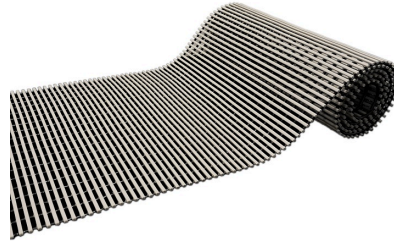

Ibiza - wet area mat roll

Ibiza - wet area mat roll is perfect for all environments that require safety and softness under the feet.

Ibiza - the wet area mat rolls open grid and smooth surface provide the best anti-slip and water drainage, making it an ideal choice for slippery and wet surfaces such as changing rooms, around swimming pools, boats, outdoor patios and behind bar counters and restaurant kitchen floors. Antibacterial properties protect bare feet in dressing areas and leisure centers.

Ibiza - wet area mat roll

Light blue

Light beige

Grey

Dark blue

Dark beige

Graphite

Hygienic

Non-slip and safe surface

Ibiza - mat offers exceptional drainage and comfort all in same mat. Curved design of the surface promotes immediate drainage. Unbacked construction allows water to pass through the mat, providing safe and dry surface.

SPECIFICATIONS:

Material:	Antibacterially treated UV-resistant soft vinyl. 100 % recyclable.
Roll widths:	60cm and 90cm
Roll length:	60cm/10m, 90cm/7m
Height:	12 mm
Weight:	4,5 kg/m ²
Colors:	graphite, grey, dark beige, light beige, light blue, dark blue
Temperature resistance:	-35°C - +70°C
Slip resistance:	DIN 51097: A + B + C DIN EN 13451/15288-1: 30°
Fire classification:	EN 13501: Cfl - s1
Emissions:	ISO 16000-9: TVOC class A+